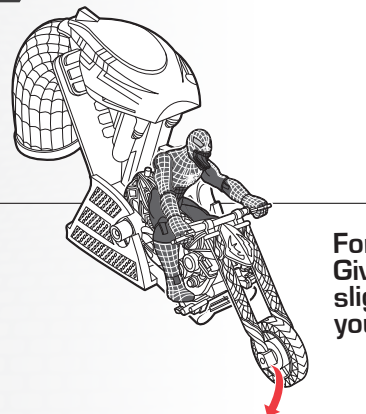

For better performance: Give the launcher a slight push forward as you launch!

6

The bike will launch and race away!